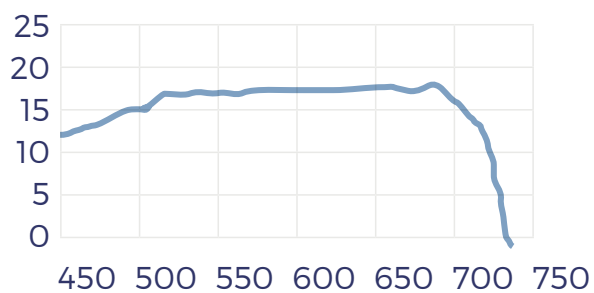

Ek**EKSELANS BY ITS**

UHF OUTDOOR ANTENNA

EK BLUE**Lte2****easyU**
PATENTADA

- √ Toolless assembling in 5 clicks.
- √ Patented quick installation system
- √ Hyperbolic reflectors for an exceptional gain
- √ Dipolo compacto y estanco con conector F
- √ LTE 2 694 MHz
- √ Extra size wing nuts
- √ Elevation adjustment
- √ Easy U clamps for 20 to 40 mm pipe diameter

**EK BLUE****PRE-FIX:** holds the antenna on the pole mast by it's own weight

easyU quick wing nut slide-on for an easy fixing

Look all EK BLUE advantages [here](#)**EK BLUE gain**

TECHNICAL INFORMATION

REFERENCE		EK BLUE
Channels		21-48
Frequency Range	MHz	470-694
Gain	dBi	17
Front-to-back ratio	dB	15
Horizontal beamwidth (-3dB)	°	38
Polarization		H/V
Wind load	N (130 Km/h)	35